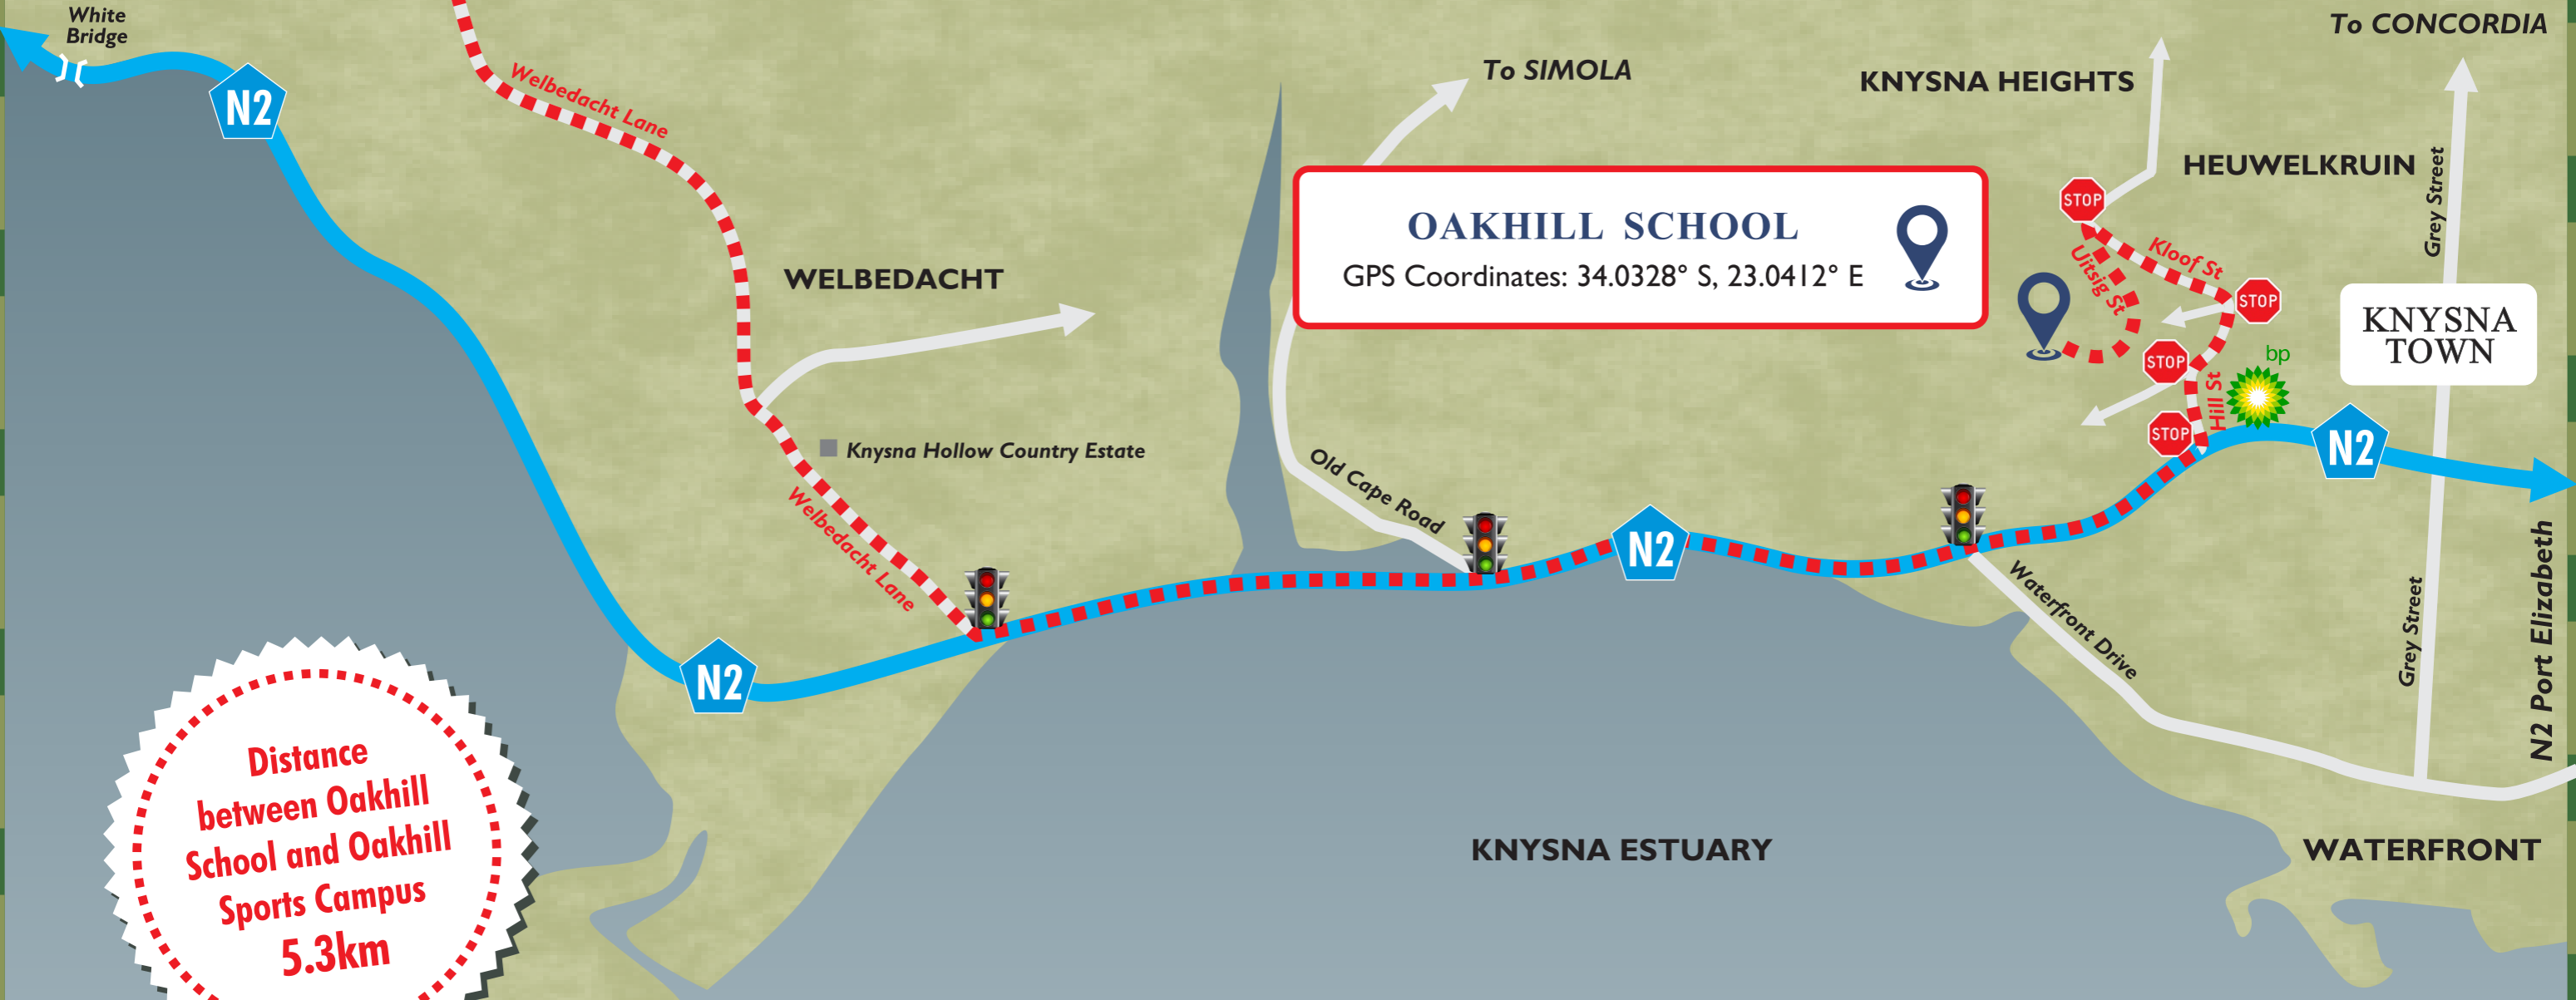

**OAKHILL SPORTS CAMPUS (OSC)**  
 GPS Coordinates: 34°1'13.74"S • 23°0'22.30"E

To George / Cape Town

**Distance between Oakhill School and Oakhill Sports Campus 5.3km**

**DIRECTIONS FROM OAKHILL TO OAKHILL SPORTS CAMPUS**

- 1 From the school follow the road until you get to the STOP sign. Turn right into **Kloof Street** and then continue straight. Pass through one STOP sign, and at the second STOP sign take the left fork into **Hill Street**, which will take you back down into town.
- 2 Turn right at the T-junction and onto the N2 towards George / Cape Town. Continue through two sets of traffic lights. At the third set of traffic lights take the turn-off into **Welbedacht Lane** to your right.
- 3 Continue along **Welbedacht Lane** until you reach a small circle with the Oakhill Sports Campus sign. Turn left around the circle and then continue straight along the gravel road for a few hundred metres until you reach the security gate.